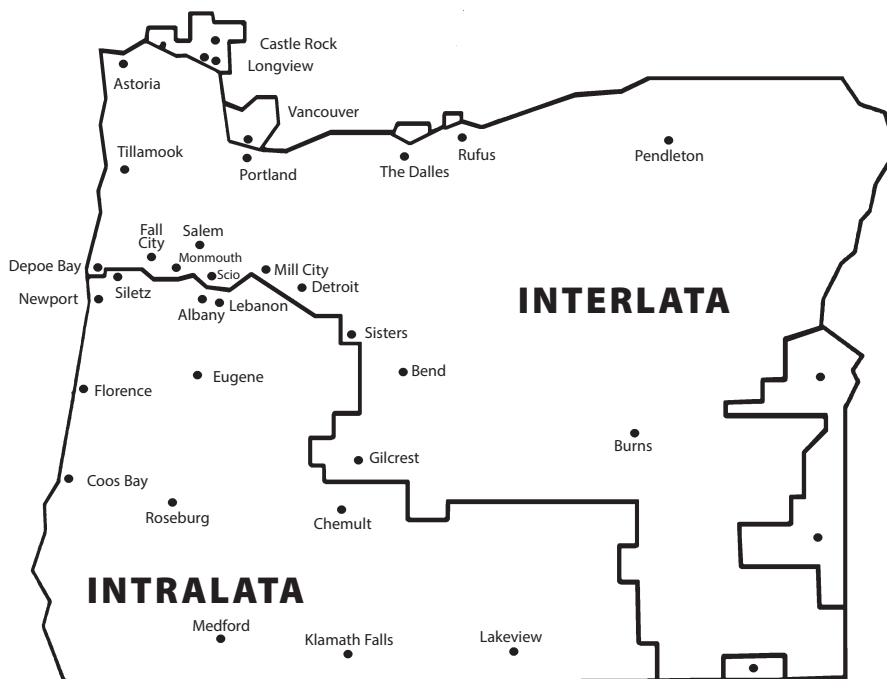

Calling In & Between LATAs

Local Access Transport Areas (LATAs) are geographic areas established by the government as a result of telephone deregulation. All of Pioneer Connect service area is in the Oregon Southwest LATA.

If you dial "0" for operator assistance, you will be connected to a CenturyLink operator. If you dial "00", you will be connected to the operator for your chosen long-distance carrier. You may also dial "1010 + long distance carrier's 3 or 4 - digit code + 0" to be connected to the operator of a specific long distance carrier. Payphones, hotels and motels may use alternate operator services.

Answering Machines — Long distance charges apply to calls made to phones with answering machines. The charge begins when the called number is answered by the answering machine.

Calling Card Calls — When away from home, you can make local and long distance calls with a calling card. Using a calling card is an inexpensive way to call, compared to other types of operator assisted calls. (Please Note: Some calling cards have special instructions. Contact the card issuer.) If calling card is not prepaid, these third-party calling cards will be billed separately from your Pioneer bill.

Collect Calls — You may call collect, if the person or firm you are calling agrees to pay the charges. Dial "0" and follow the automated instructions.

Poor Connections or Wrong Numbers — If you have dialed a call and reach a wrong number, have a poor connection or other problem, hang up. You may contact an operator and ask that the call be placed for you. Request to the operator that the call be charged at the direct dial rate.

Direct Distance Dialing — By dialing your own long distance calls, you will pay the lowest rate compared to operator assisted calls.

Person-To-Person Calls — You may make a long distance call to a particular person. Tell the operator you are making a person-to-person call. The operator will hang up and charge you for the call only when that specific person answers.

Operator Assisted Calls — Long distance calls requiring an operator are more expensive. Calls placed from hotels, motels and coin telephones, as well as certain other types of calls may require operator assistance. Dial 0 - AREA CODE - TELEPHONE NUMBER and an operator will come on the line. Tell the operator the type of call you are making.

Time & Charges — When placing a long distance call, you may ask the operator to tell you the length of time you talked and the cost. Dial the operator and say you'd like time and charges when the call is completed.